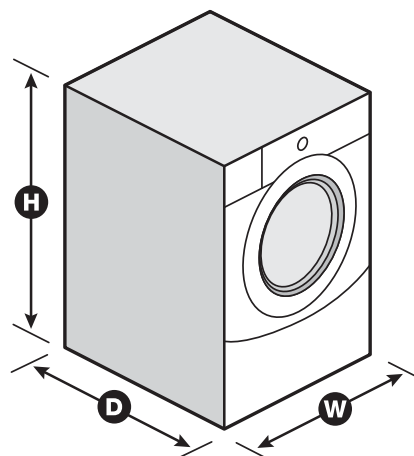

*Based on an 8-lb load. NOTE: Dimensions are for planning purposes only. For complete details, see Installation Instructions packed with product. Specifications subject to change without notice.