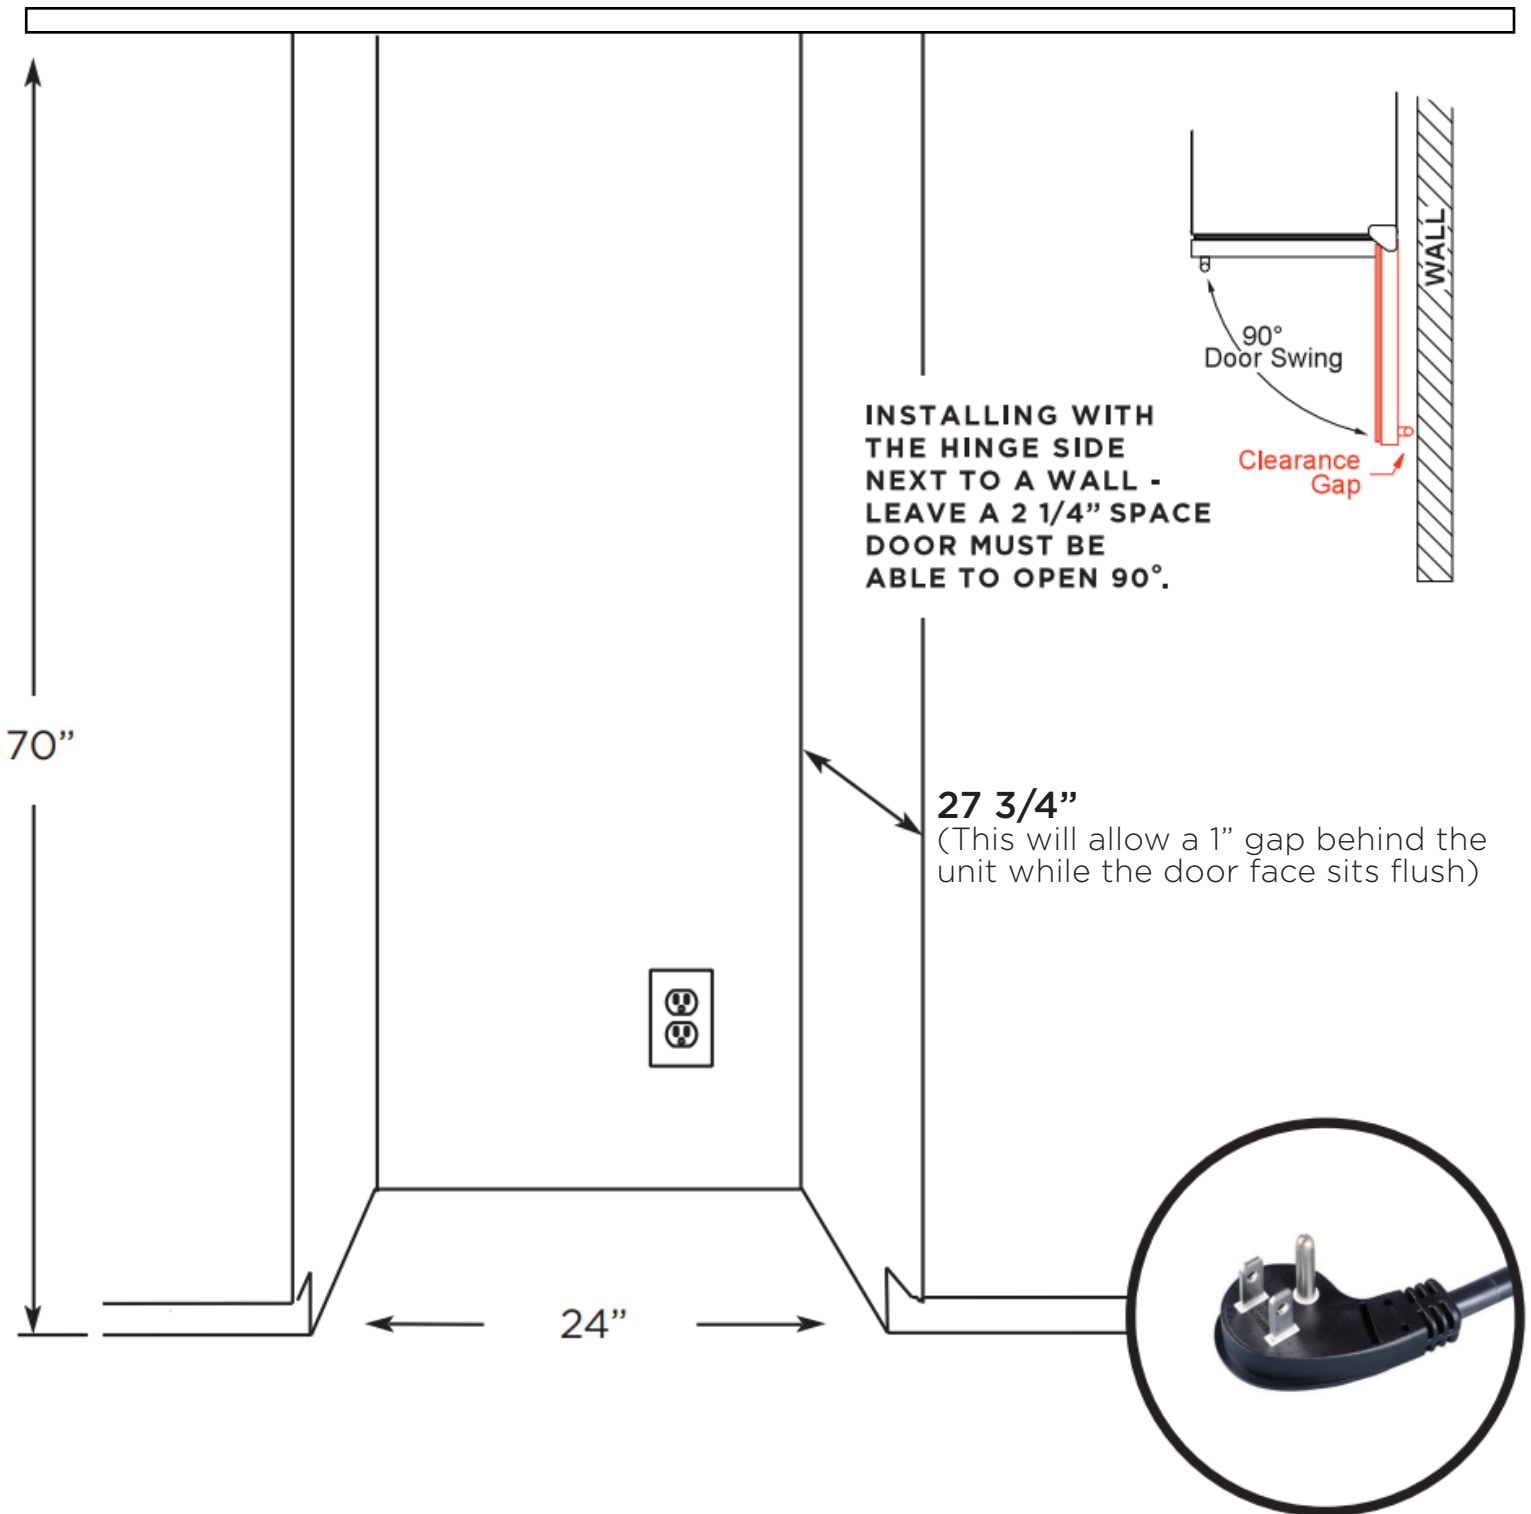

24"W X 70"H BEVERAGE CENTER BLACK GLASS

Easy to Store - Easy to Find. Your XOU2470WDZGB 70" beverage center is a quick, convenient way to keep all your favorite beverages close at hand. Two (2) clear glass shelves and two (2) wine racks + basket fully extend while loaded to let you see and find everything at a glance.

FEATURES

- 2 Fixed Glass Shelves
- 2 (two) Glass Shelves and 2 (two) Wine Racks Extend While Fully Loaded
- Gliding Bottom Basket Shelf
- Beverage Centers Chill Down To 34°
- Tri-Color Cool Running Interior LEDs Illuminate and Save Energy
- Intuitive Digital Controls Easily Adjust Temperature, Lights And Operating Mode
- Secure Door Lock Stop Uninvited Guests
- Designer Handle Included

SPECIFICATIONS

ELECTRICAL	120V 60HZ 2.5 AMP
DIMENSIONS	69-7/16" H 23-7/16" W 26-3/4" D
REFRIGERANT	R600A
CAPACITY	15 cubic ft.
SOUND LEVEL	39dBa

Modern Design Tubular Handle Included

A PERFECT FIT

USE FREESTANDING -OR- BUILT-IN