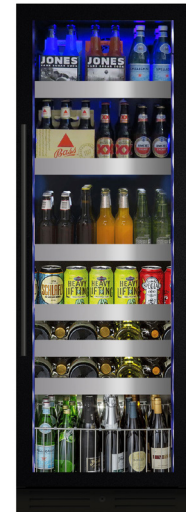

XOU2470BCGB

24" X 70" LIFESTYLE REFRIGERATION BEVERAGE
CENTER BLACK GLASS

LUXURY LIFESTYLE REFRIGERATION

XOU2470BCGB

- Both Fixed and Extendable Shelves
- Tri-Color Interior LED Lighting
- Zero Clearance Hinges
- Designer Handle Included

24"W X 70"H BEVERAGE CENTER BLACK GLASS

Easy to Store - Easy to Find. Your XOU2470WDZGB 70" beverage center is a quick, convenient way to keep all your favorite beverages close at hand. Two (2) clear glass shelves and two (2) wine racks + basket fully extend while loaded to let you see and find everything at a glance.

Field reversible door and zero clearance hinges.

WORLD CLASS SERVICE | COMPREHENSIVE WARRANTIES

OUR LASTING COMMITMENT TO YOU

FEATURES

CAPACITY

144 - 12oz Cans | 52 - 750ML Bottles
 (4) Glass shelves
 (2) Bottle racks
 (1) Storage bin

FEATURES

- 2 Fixed Glass Shelves
- 2 (two) Glass Shelves and 2 (two) Wine Racks Extend While Fully Loaded
- Gliding Bottom Basket Shelf
- Beverage Centers Chill Down To 34°
- Tri-Color Cool Running Interior LEDs Illuminate and Save Energy
- Intuitive Digital Controls Easily Adjust Temperature, Lights And Operating Mode
- Secure Door Lock Stop Uninvited Guests
- Designer Handle Included