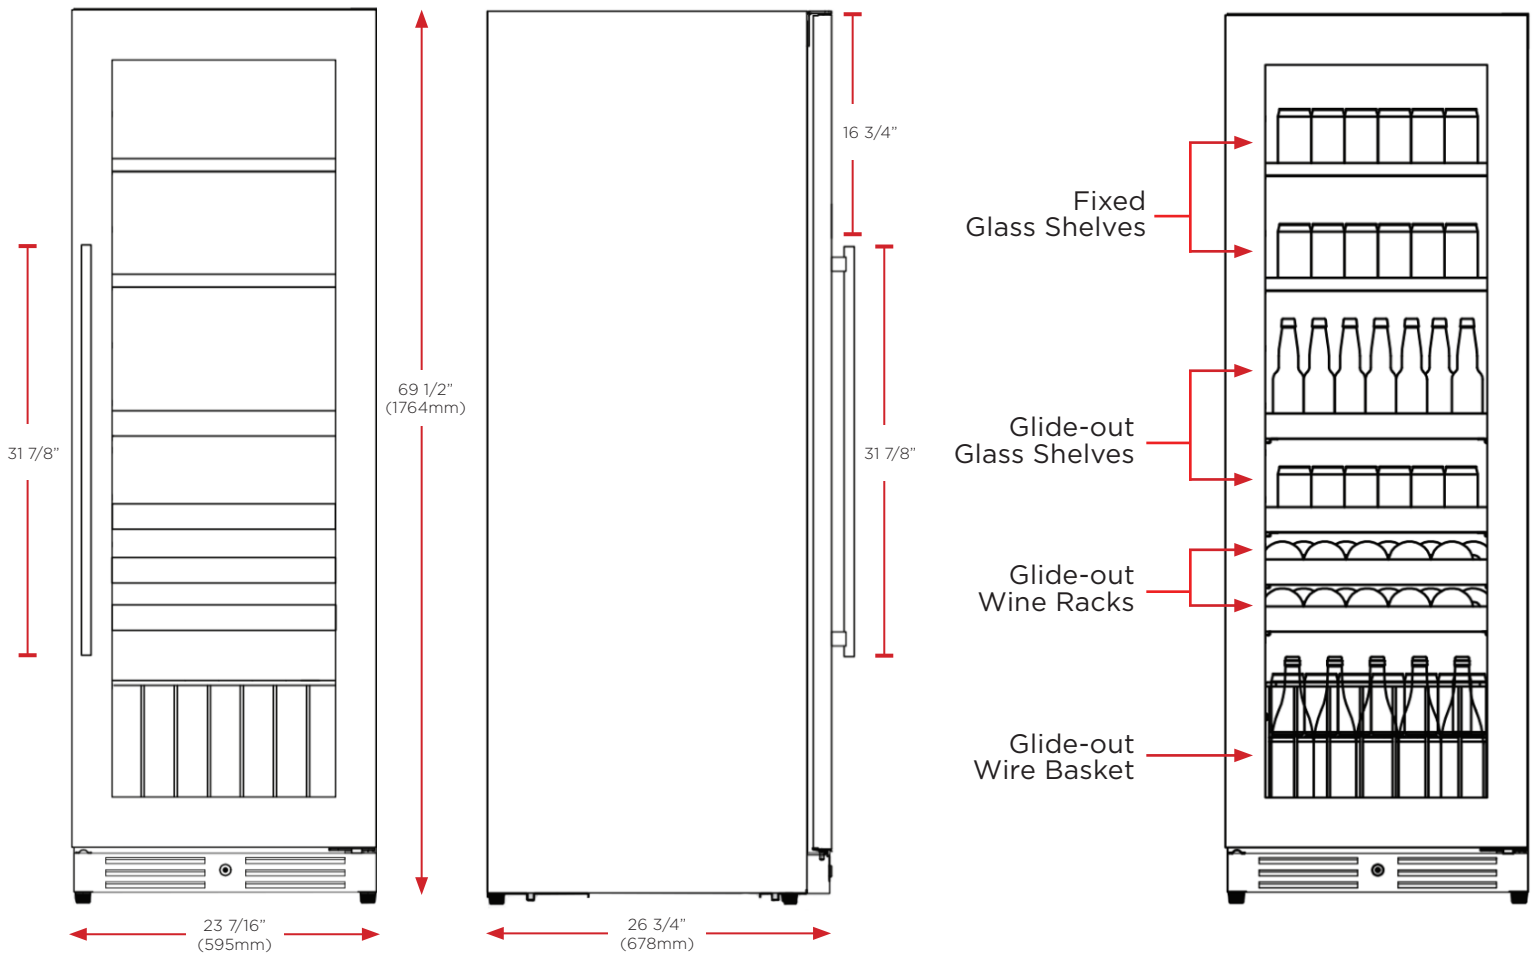

XOU2470BCGB

24" X 70" LIFESTYLE REFRIGERATION BEVERAGE
CENTER BLACK GLASS

LUXURY LIFESTYLE REFRIGERATION

XOU2470BCGB

- Both Fixed and Extendable Shelves
- Tri-Color Interior LED Lighting
- Zero Clearance Hinges
- Designer Handle Included

24"W X 70"H BEVERAGE CENTER BLACK GLASS

Easy to Store - Easy to Find. Your XOU2470WDZGB 70" beverage center is a quick, convenient way to keep all your favorite beverages close at hand. Two (2) clear glass shelves and two (2) wine racks + basket fully extend while loaded to let you see and find everything at a glance.

Field reversible door and zero clearance hinges.

WORLD CLASS SERVICE | COMPREHENSIVE WARRANTIES

OUR LASTING COMMITMENT TO YOU

FEATURES

CAPACITY

144 - 12oz Cans | 52 - 750ML Bottles
 (4) Glass shelves
 (2) Bottle racks
 (1) Storage bin

SPECIFICATIONS

ELECTRICAL	120V 60HZ 2.5 AMP
DIMENSIONS	69-7/16" H 23-7/16" W 26-3/4" D
REFRIGERANT	R600A
CAPACITY	15 cubic ft.
SOUND LEVEL	39dBa

Modern Design Tubular Handle Included

A PERFECT FIT

USE FREESTANDING -OR- BUILT-IN