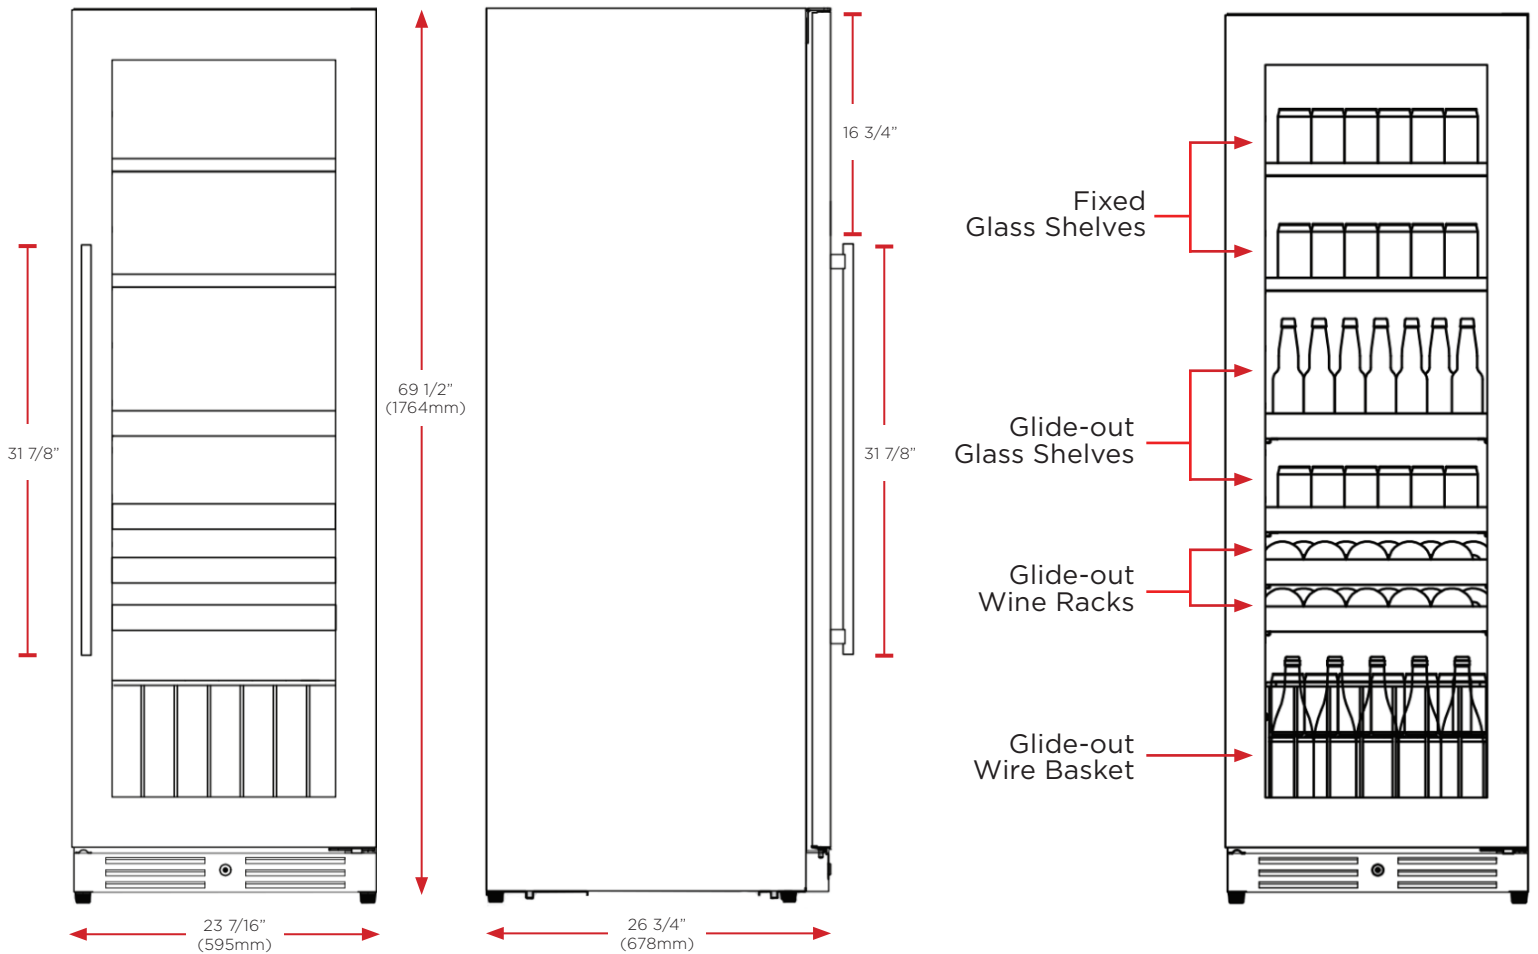

FEATURES

CAPACITY

144 - 12oz Cans | 52 - 750ML Bottles
(4) Glass shelves
(2) Bottle racks
(1) Storage bin

FEATURES

- 2 Fixed Glass Shelves
- 2 (two) Glass Shelves and 2 (two) Wine Racks Extend While Fully Loaded
- Gliding Bottom Basket Shelf
- Beverage Column Chills Down To 34°
- Tri-Color Cool Running Interior LEDs Illuminate and Save Energy
- Intuitive Digital Controls Easily Adjust Temperature, Lights And Operating Mode
- Secure Door Lock Stop Uninvited Guests
- Designer Handle Included

SPECIFICATIONS

ELECTRICAL	120V 60HZ 2.5 AMP
DIMENSIONS	69-7/16" H 23-7/16" W 26-3/4" D
REFRIGERANT	R600A
CAPACITY	15 cubic ft.
SOUND LEVEL	39dBa