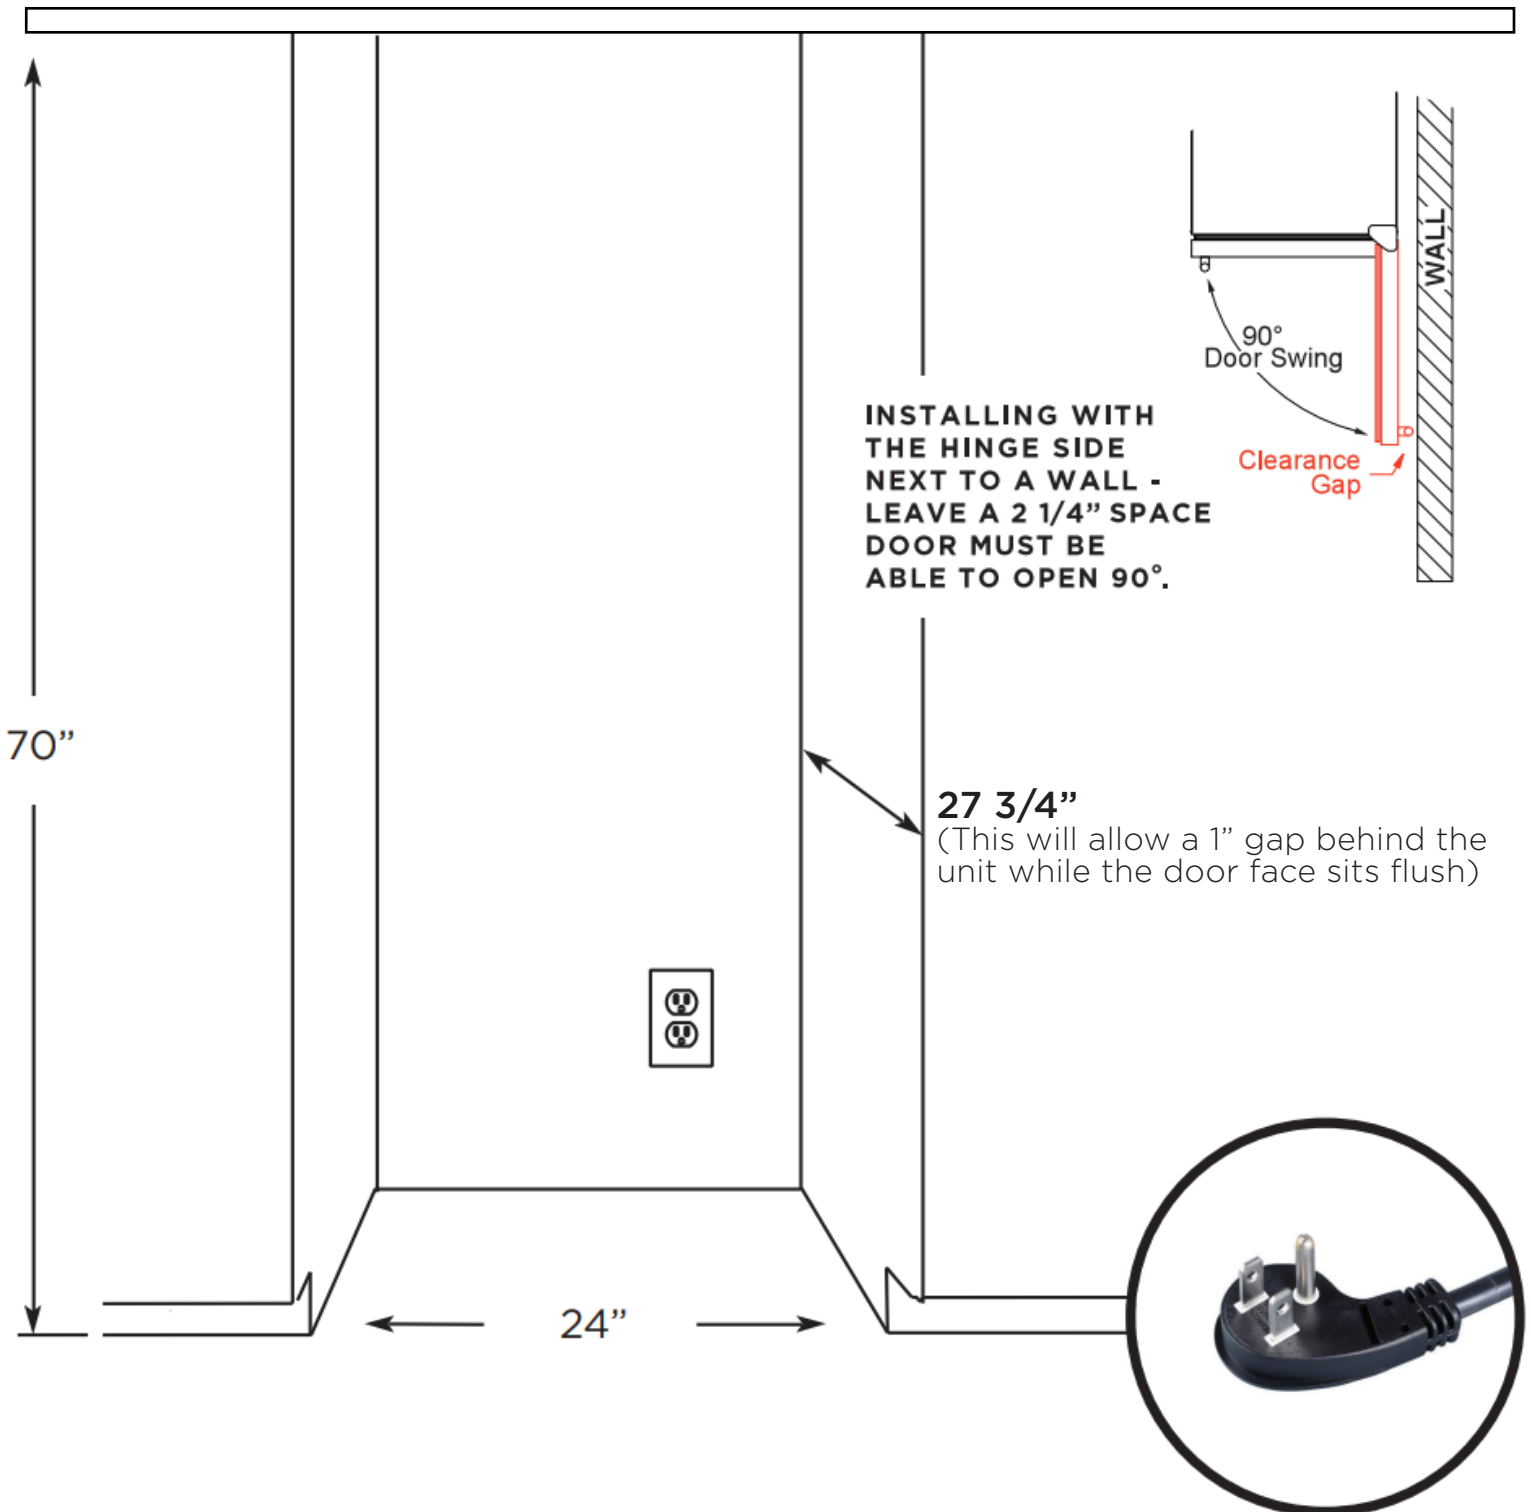

24"W X 70"H BEVERAGE COLUMN IN STAINLESS GLASS

The XO Tall Beverage Column Refrigerator is a standout product for those who want to keep their drinks at 34 degrees for an especially frosty refreshment. Its 15 cubic foot interior can store all of your favorite beverages while adjustable shelves make organization a breeze.

WORLD CLASS SERVICE | COMPREHENSIVE WARRANTIES

OUR LASTING COMMITMENT TO YOU

FEATURES

CAPACITY

144 - 12oz Cans | 52 - 750ML Bottles
(4) Glass shelves
(2) Bottle racks
(1) Storage bin

FEATURES

- 2 Fixed Glass Shelves
- 2 (two) Glass Shelves and 2 (two) Wine Racks Extend While Fully Loaded
- Gliding Bottom Basket Shelf
- Beverage Column Chills Down To 34°
- Tri-Color Cool Running Interior LEDs Illuminate and Save Energy
- Intuitive Digital Controls Easily Adjust Temperature, Lights And Operating Mode
- Secure Door Lock Stop Uninvited Guests
- Designer Handle Included

SPECIFICATIONS

ELECTRICAL	120V 60HZ 2.5 AMP
DIMENSIONS	69-7/16" H 23-7/16" W 26-3/4" D
REFRIGERANT	R600A
CAPACITY	15 cubic ft.
SOUND LEVEL	39dBa

Designer Style
Handle Included

A PERFECT FIT

USE FREESTANDING -OR- BUILT-IN