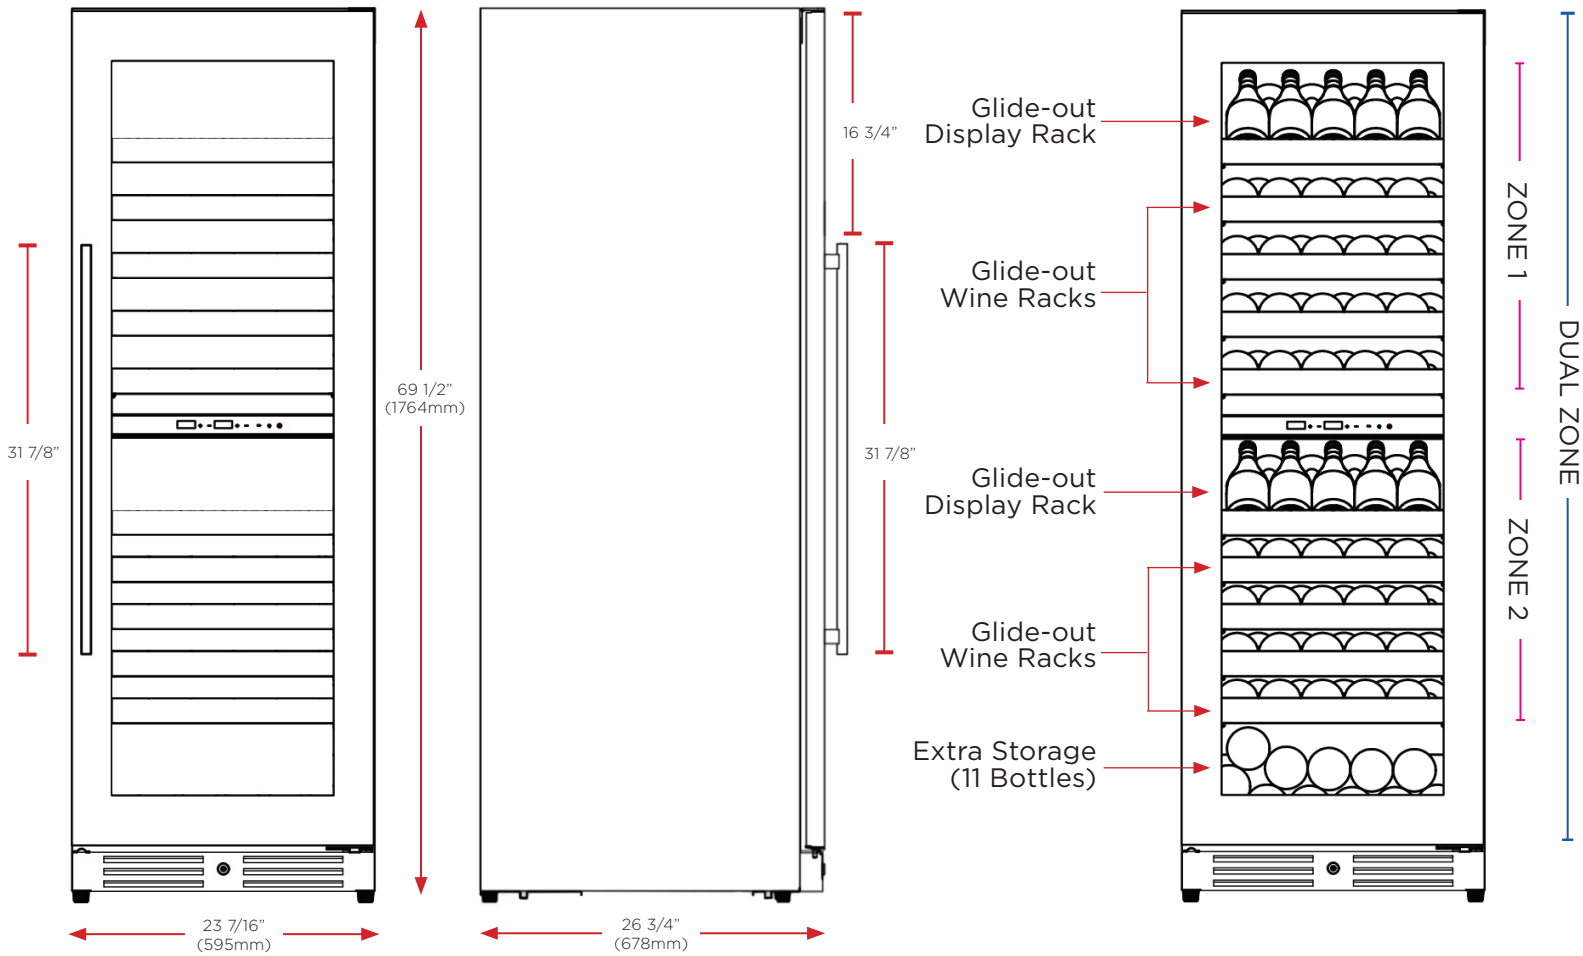

STORE UP TO 119 (750ml) BOTTLES

The XO Wine Dual-Zone Column Refrigerator is the perfect addition to any home or bar for storing your favorite wines. They are available in both single and dual-zone models, providing versatility in storing white and red wines at their respective temperatures. The sleek design of the refrigerator, available in black glass or stainless steel glass door models, adds a touch of elegance to any kitchen or bar area.

Pair it with the Tall Beverage Column for a complete beverage storage solution.

WORLD CLASS SERVICE | COMPREHENSIVE WARRANTIES

OUR LASTING COMMITMENT TO YOU

XOU2470WDZGB

24" x 70" BLACK GLASS DUAL ZONE WINE COOLER

FEATURES

CAPACITY

119 (750ml) Wine Bottles

FEATURES

- Ready To Serve At 42° To 52°F.
- Stainless Steel and Glass
- Wine Racks Fully Extend While Loaded
- Tri-Color Cool Running Interior LEDs Illuminate and Save Energy
- Intuitive Digital Controls Easily Adjust Temperature, Lights And Operating Mode
- Secure Door Lock Stop Uninvited Guests
- Designer Handle Included
- Additional Bottom Storage (11-750ml Bottles)

SPECIFICATIONS

ELECTRICAL	120V 60HZ 2.5 AMP
DIMENSIONS	69-7/16" H 23-7/16" W 26-3/4" D
REFRIGERANT	R600A
CAPACITY	15 cubic ft.
SOUND LEVEL	39dBa

Designer Style
Handle Included

A PERFECT FIT

USE FREESTANDING -OR- BUILT-IN