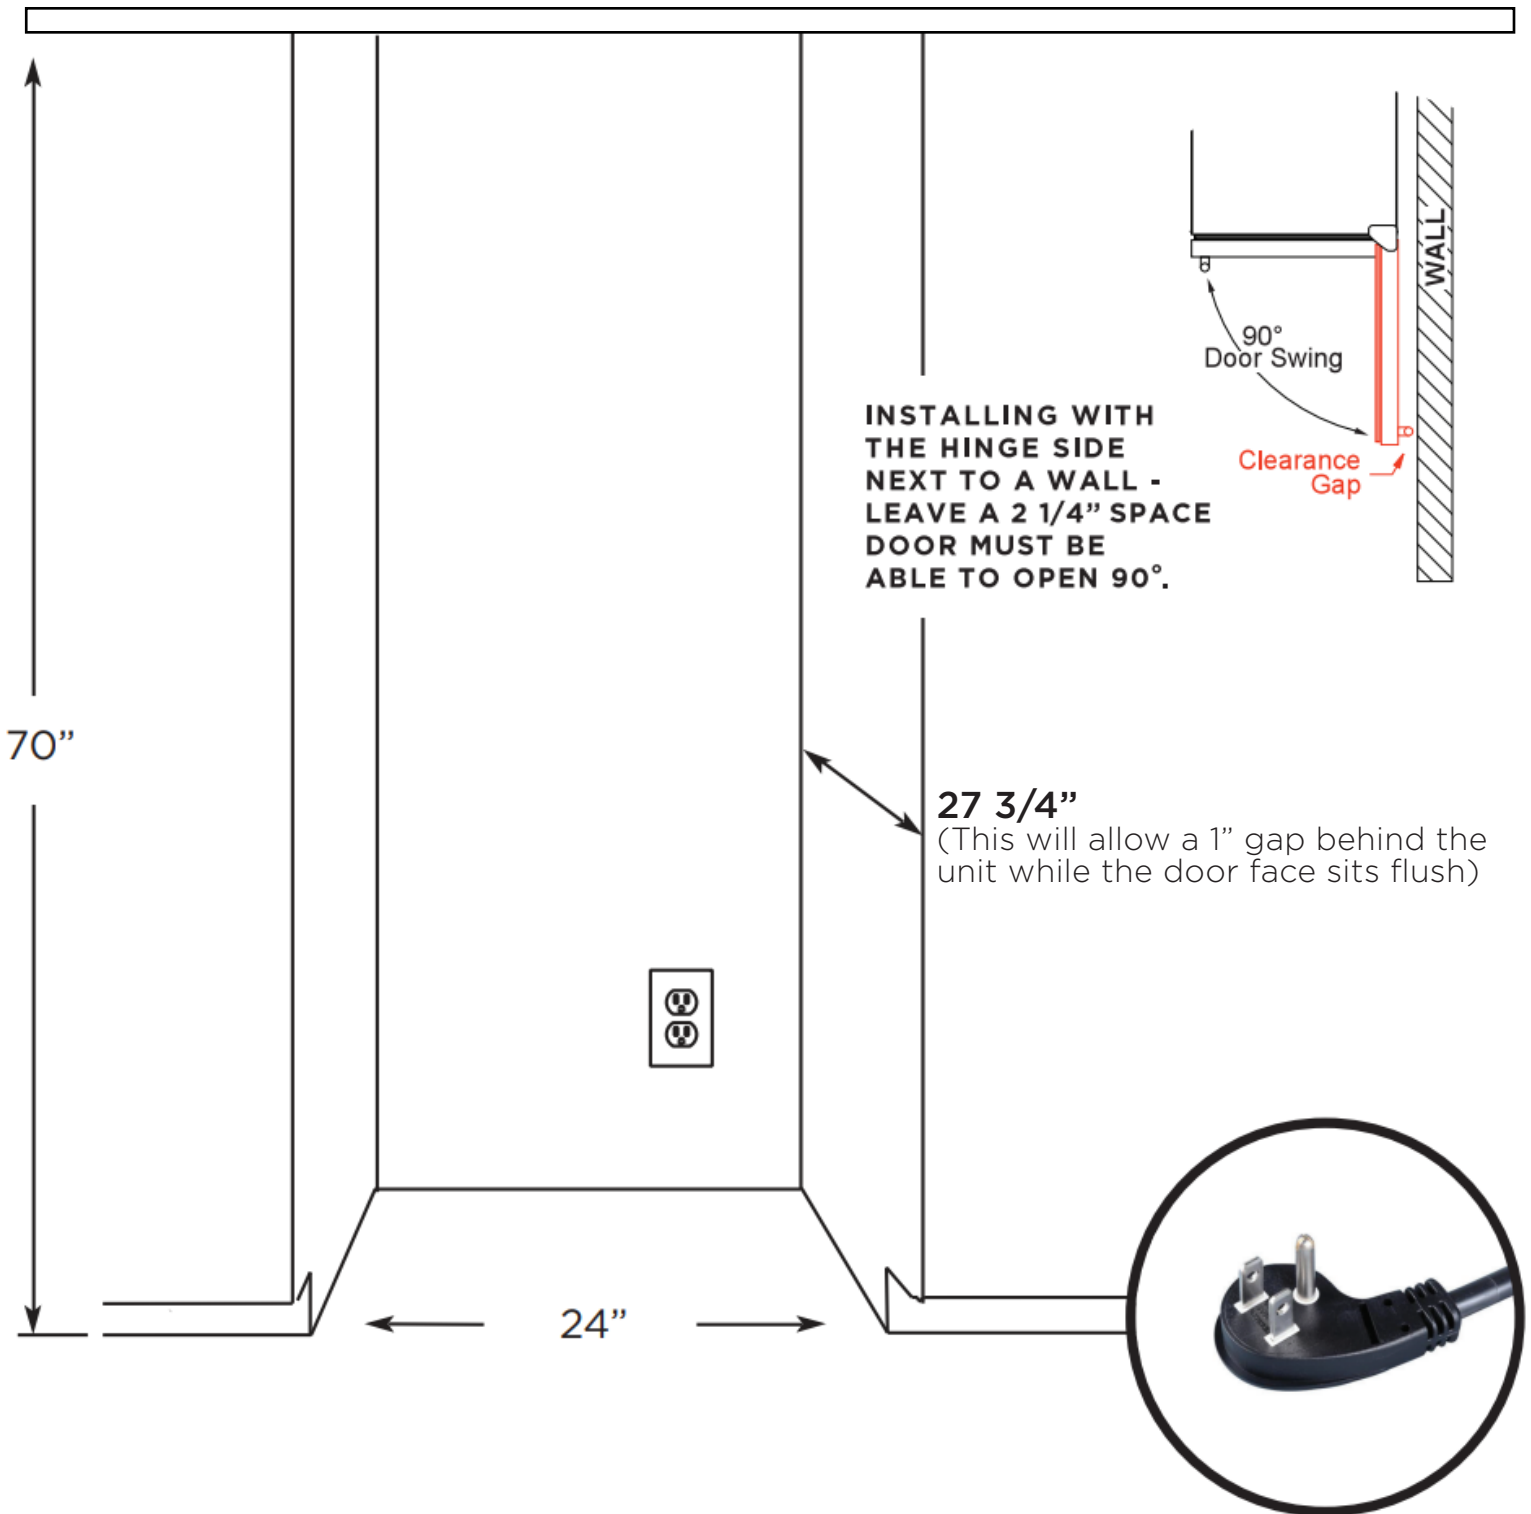

SPECIFICATIONS

ELECTRICAL	120V 60HZ 2.5 AMP
DIMENSIONS	69-7/16" H 23-7/16" W 26-3/4" D
REFRIGERANT	R600A
CAPACITY	15 cubic ft.
SOUND LEVEL	39dBa

Designer Style
Handle Included

A PERFECT FIT

USE FREESTANDING -OR- BUILT-IN