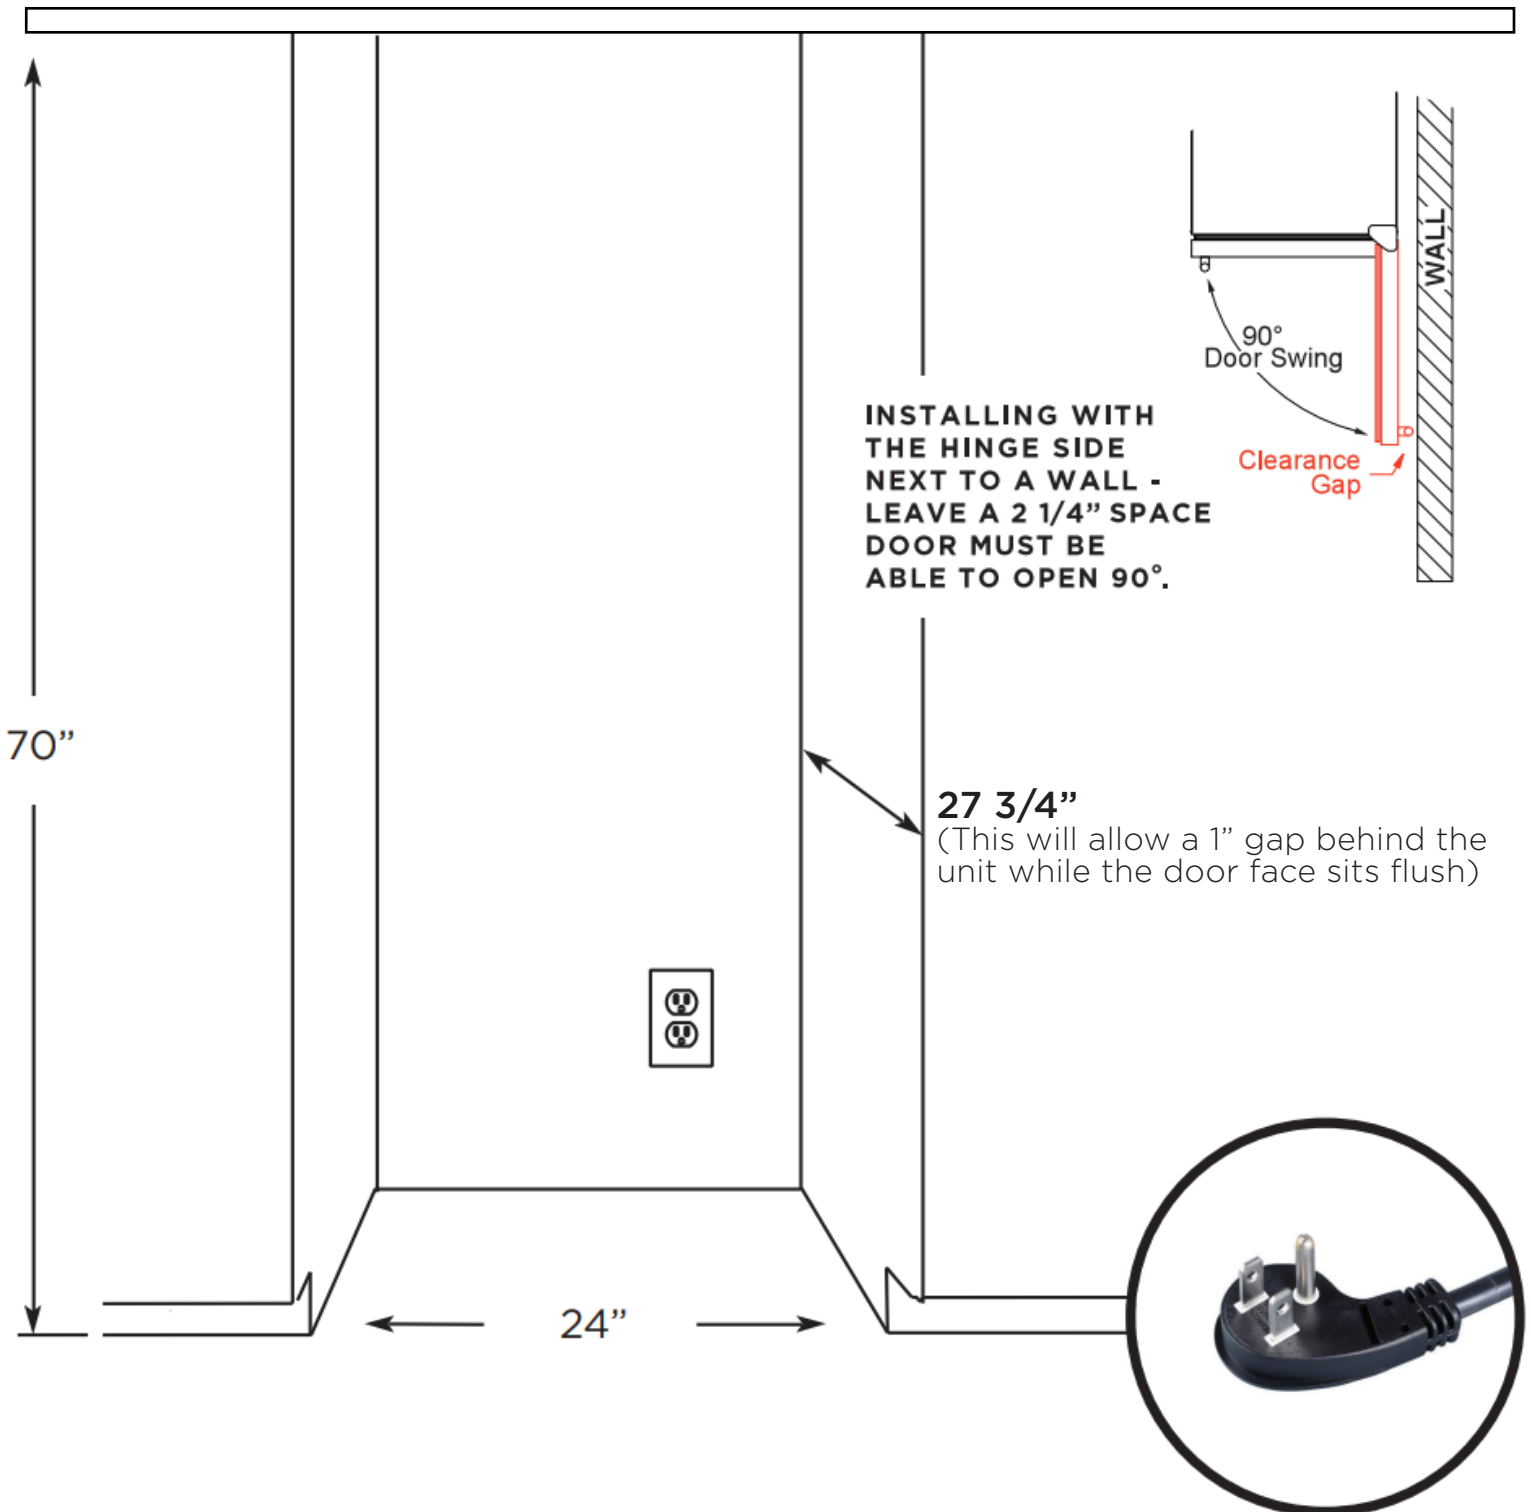

OUR LASTING COMMITMENT TO YOU

XOU2470WGB

24" x 70" BLACK GLASS SINGLE ZONE WINE COLUMN

FEATURES

CAPACITY

135 (750ml) Wine Bottles

FEATURES

- Wine Racks Fully Extend While Loaded
- Wine Column Chills Down To 54°
- Tri-Color Cool Running Interior LEDs Illuminate and Save Energy
- Intuitive Digital Controls Easily Adjust Temperature, Lights And Operating Mode
- Secure Door Lock Stop Uninvited Guests
- Designer Handle Included

SPECIFICATIONS

ELECTRICAL	120V 60HZ 2.5 AMP
DIMENSIONS	69-7/16" H 23-7/16" W 26-3/4" D
REFRIGERANT	R600A
CAPACITY	15 cubic ft.
SOUND LEVEL	39dBa

Designer Style Handle Included

A PERFECT FIT

USE FREESTANDING -OR- BUILT-IN