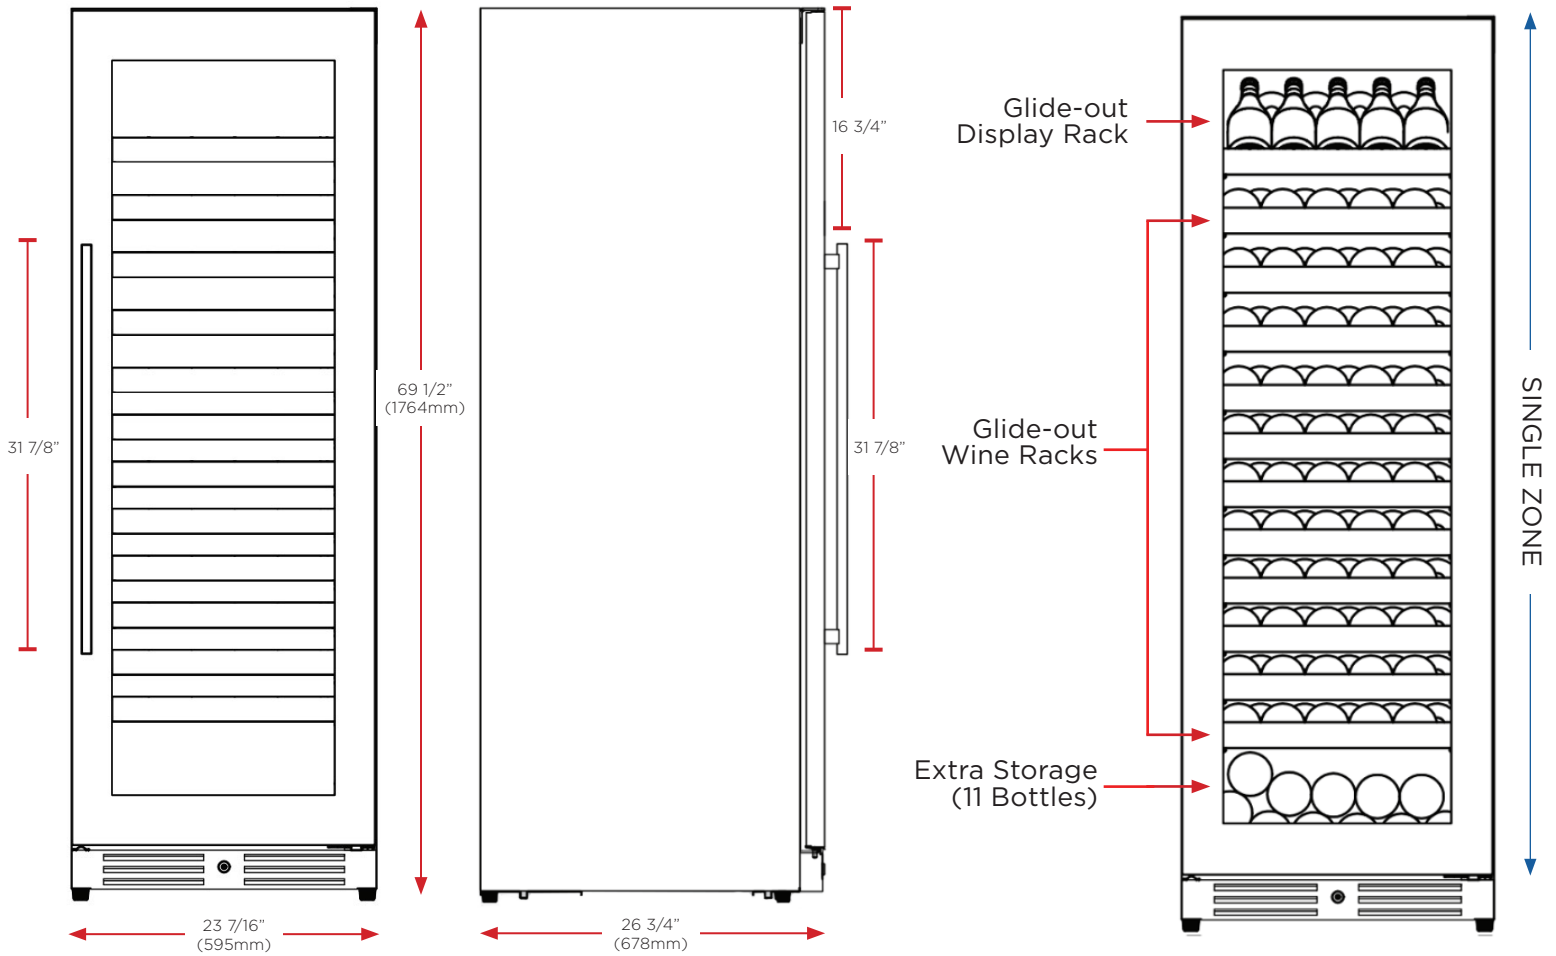

SINGLE ZONE - STORE UP TO 135 (750ml) BOTTLES

XO 24" Wine Column Refrigerators are the perfect addition to any home or bar. Available in both Single and Dual Zones, they allow for optimal temperature control for a variety of wine types. Whether you choose the sleek Black Glass or Stainless Steel Glass Door Models, they are sure to compliment any decor and add a touch of sophistication to your space.

OUR LASTING COMMITMENT TO YOU

XOU2470WGB

24" x 70" BLACK GLASS SINGLE ZONE WINE COLUMN

FEATURES

CAPACITY

135 (750ml) Wine Bottles

FEATURES

- Wine Racks Fully Extend While Loaded
- Wine Column Chills Down To 54°
- Tri-Color Cool Running Interior LEDs Illuminate and Save Energy
- Intuitive Digital Controls Easily Adjust Temperature, Lights And Operating Mode
- Secure Door Lock Stop Uninvited Guests
- Designer Handle Included

SPECIFICATIONS

ELECTRICAL	120V 60HZ 2.5 AMP
DIMENSIONS	69-7/16" H 23-7/16" W 26-3/4" D
REFRIGERANT	R600A
CAPACITY	15 cubic ft.
SOUND LEVEL	39dBa

Designer Style Handle Included

A PERFECT FIT

USE FREESTANDING -OR- BUILT-IN