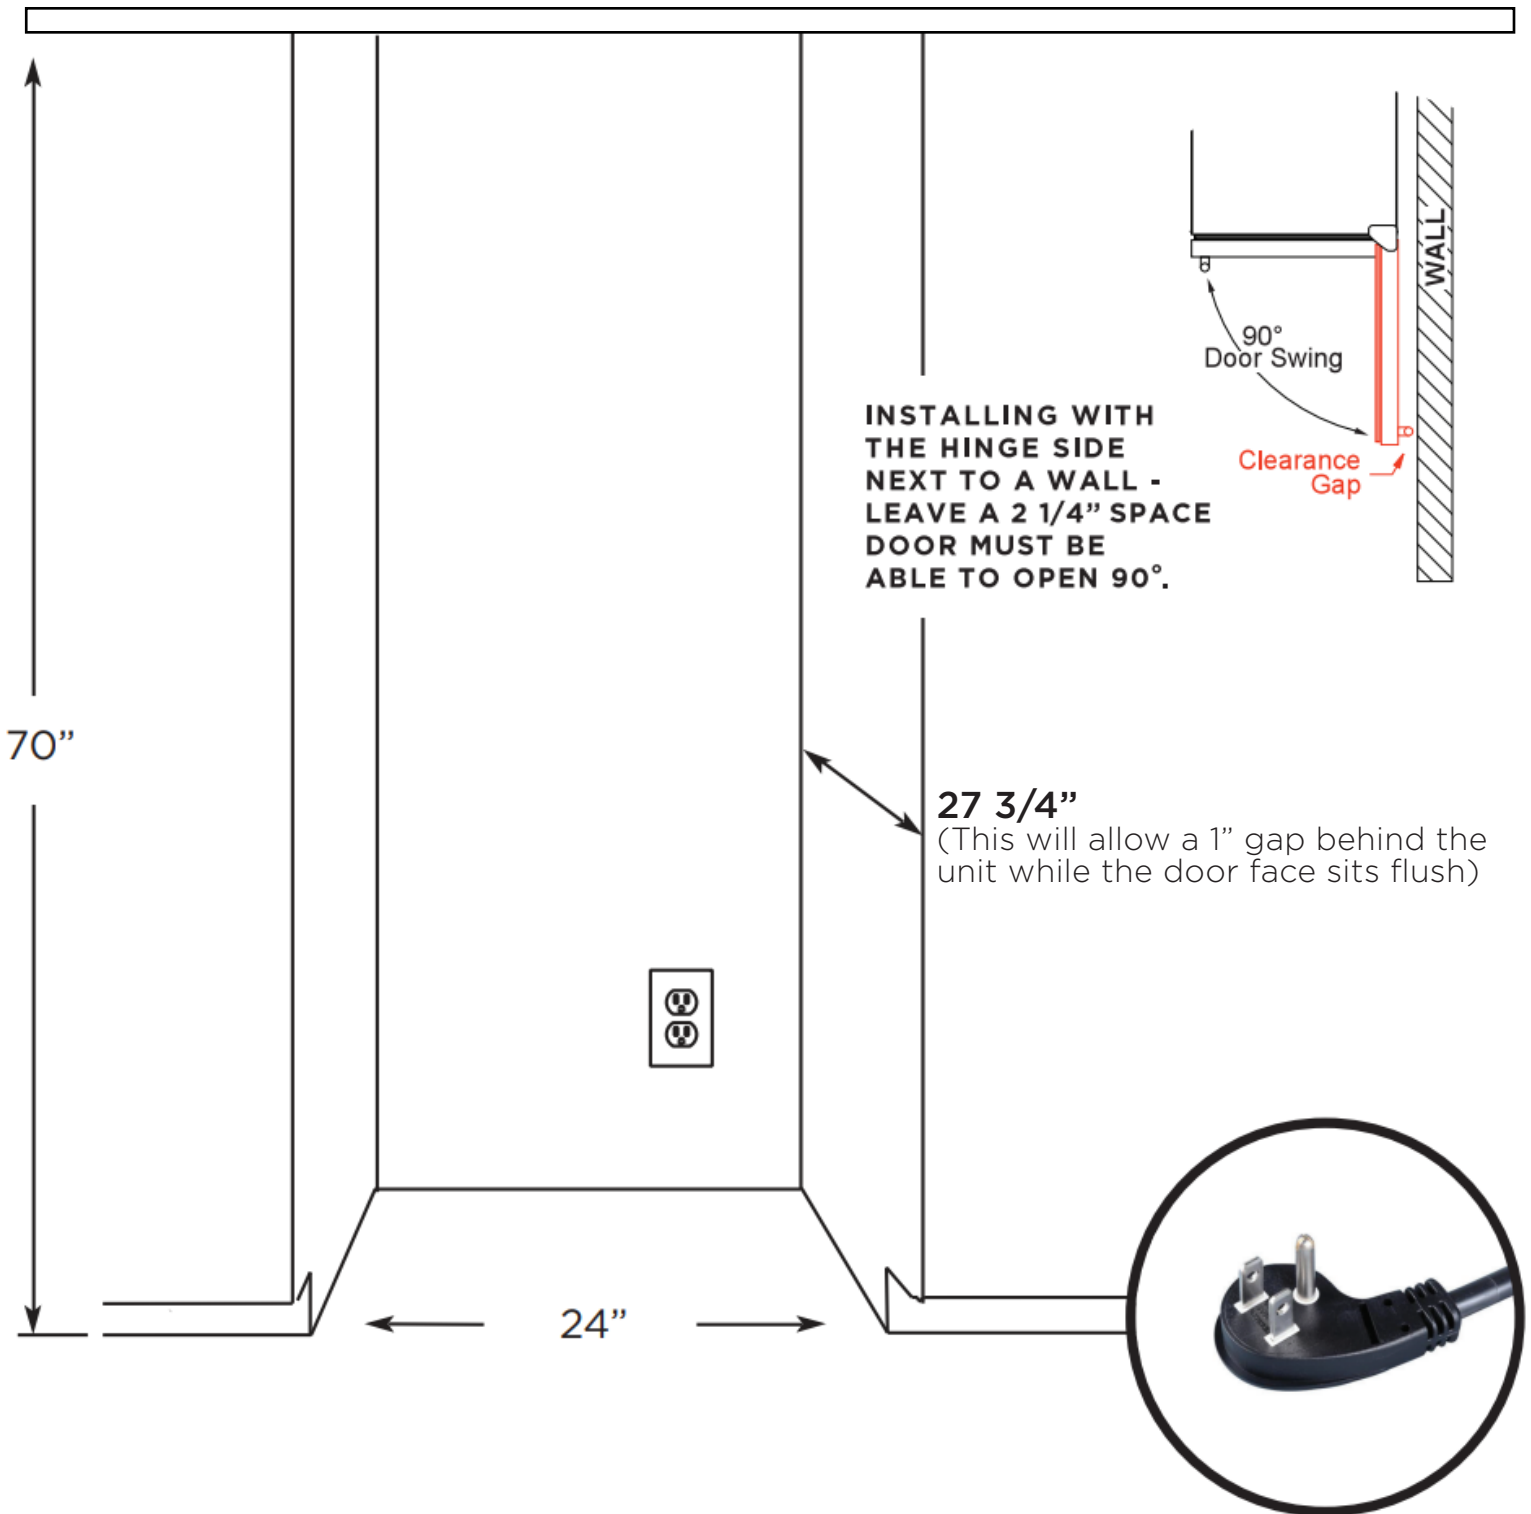

OUR LASTING COMMITMENT TO YOU

XOU2470WGS

24" x 70" STAINLESS STEEL SINGLE ZONE WINE COLUMN

FEATURES

CAPACITY

135 (750ml) Wine Bottles

FEATURES

- Wine Racks Fully Extend While Loaded
- Wine Column Chills Down To 54°
- Tri-Color Cool Running Interior LEDs Illuminate and Save Energy
- Intuitive Digital Controls Easily Adjust Temperature, Lights And Operating Mode
- Secure Door Lock Stop Uninvited Guests
- Designer Handle Included

SPECIFICATIONS

ELECTRICAL	120V 60HZ 2.5 AMP
DIMENSIONS	69-7/16" H 23-7/16" W 26-3/4" D
REFRIGERANT	R600A
CAPACITY	15 cubic ft.
SOUND LEVEL	39dBa

Designer Style Handle Included

A PERFECT FIT

USE FREESTANDING -OR- BUILT-IN