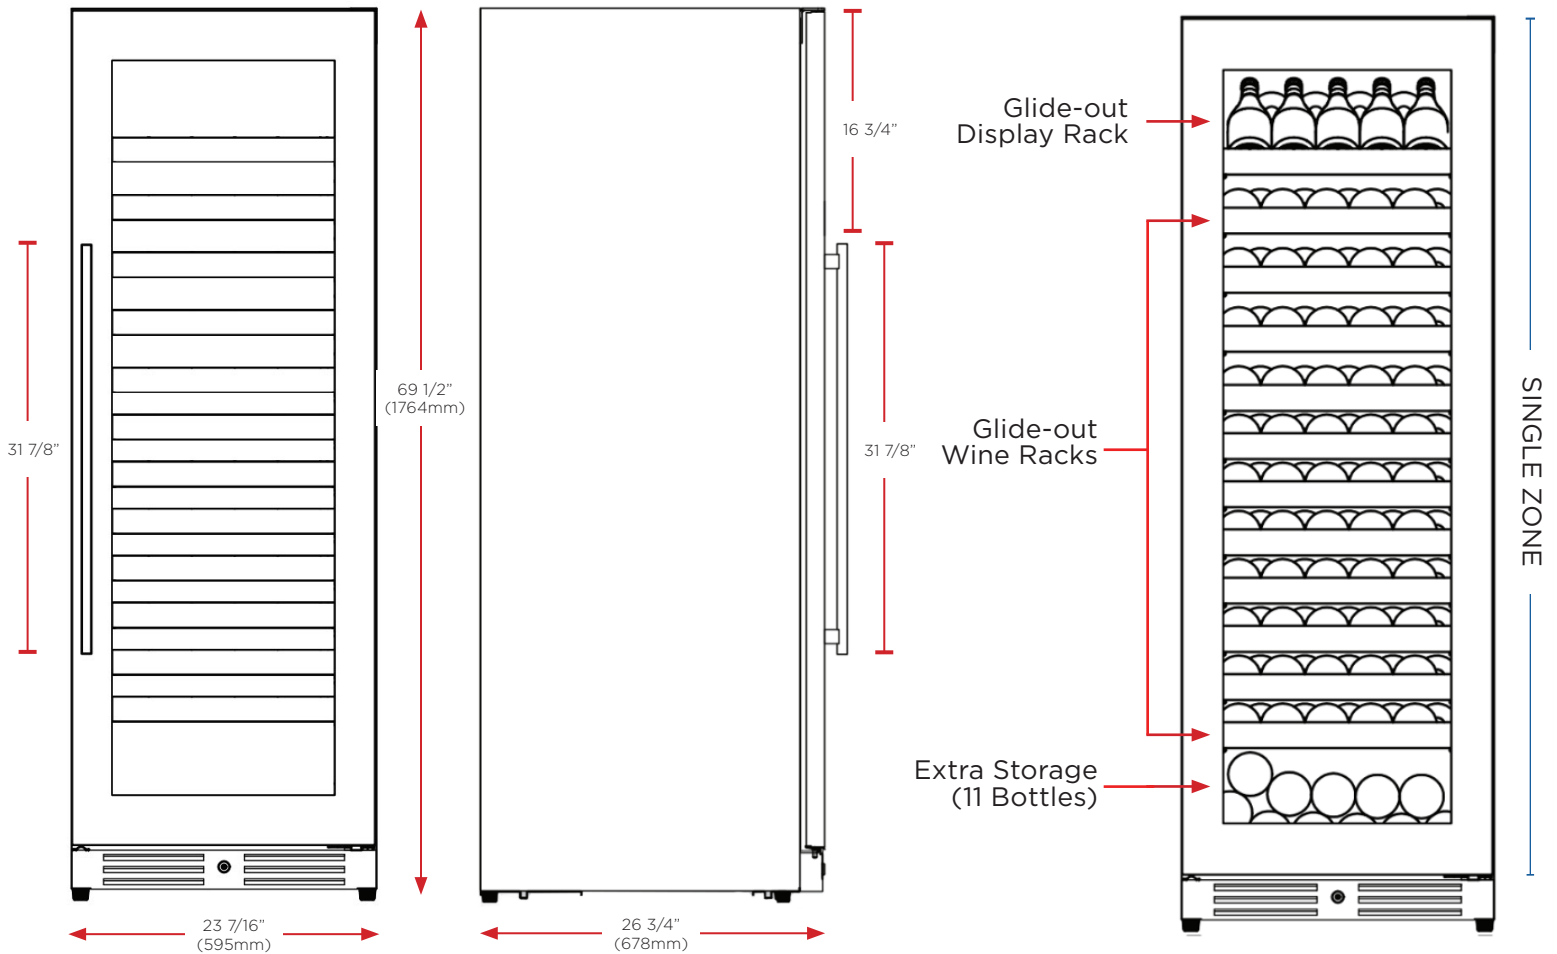

SINGLE ZONE - STORE UP TO 135 (750ml) BOTTLES

XO 24" Wine Column Refrigerators are the perfect addition to any home or bar. Available in both Single and Dual Zones, they allow for optimal temperature control for a variety of wine types. Whether you choose the sleek Black Glass or Stainless Steel Glass Door Models, they are sure to compliment any decor and add a touch of sophistication to your space.

OUR LASTING COMMITMENT TO YOU

XOU2470WGS

24" x 70" STAINLESS STEEL SINGLE ZONE WINE COLUMN

FEATURES

CAPACITY

135 (750ml) Wine Bottles

FEATURES

- Wine Racks Fully Extend While Loaded
- Wine Column Chills Down To 54°
- Tri-Color Cool Running Interior LEDs Illuminate and Save Energy
- Intuitive Digital Controls Easily Adjust Temperature, Lights And Operating Mode
- Secure Door Lock Stop Uninvited Guests
- Designer Handle Included

SPECIFICATIONS

ELECTRICAL	120V 60HZ 2.5 AMP
DIMENSIONS	69-7/16" H 23-7/16" W 26-3/4" D
REFRIGERANT	R600A
CAPACITY	15 cubic ft.
SOUND LEVEL	39dBa

Designer Style Handle Included

A PERFECT FIT

USE FREESTANDING -OR- BUILT-IN