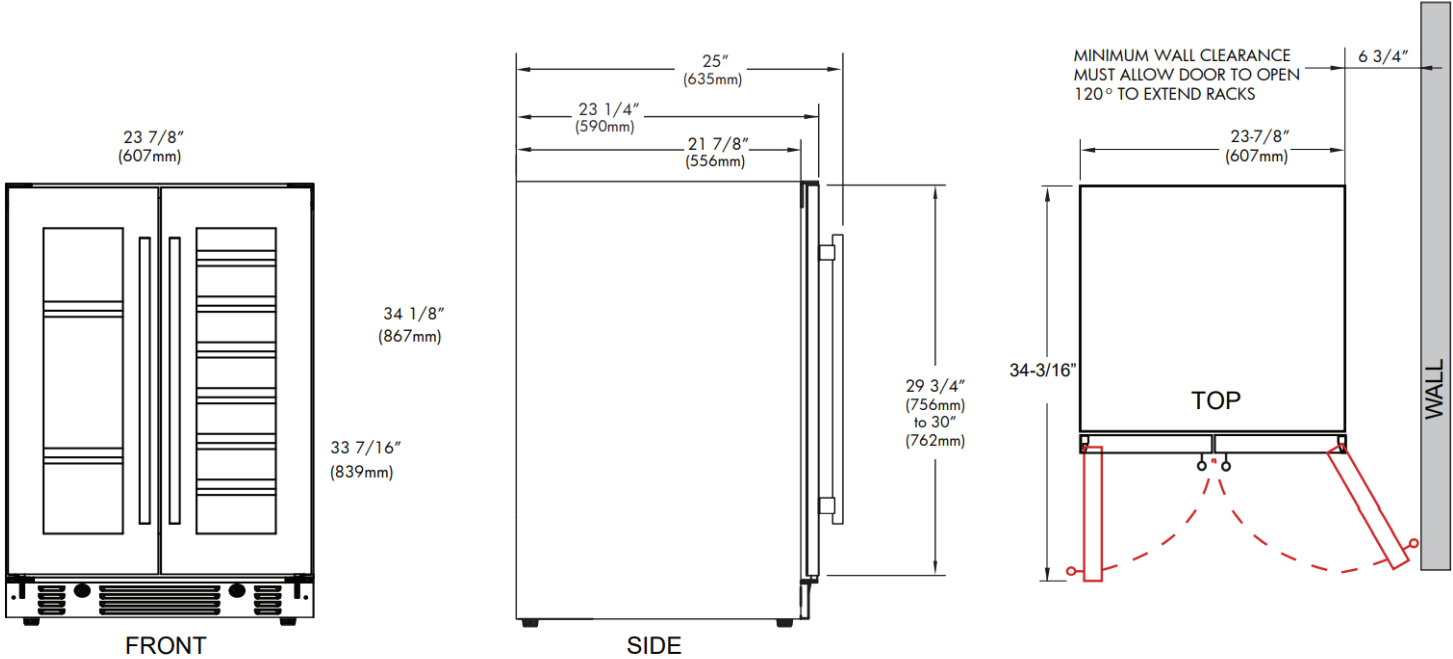

FEATURES

SPECIFICATIONS

CAPACITY

Shelves and racks extend halfway and hold:
(49) 12oz cans at 34° to 50° F
(21) 750ml bottles at 41° to 64° F

FEATURES

- Secure door lock
- Library quiet 39 dBA operation
- Elegant tri-color interior illumination
- Intuitive digital touch controls
- 6-1/2' Power Cord with low profile 90 flat plug
- Low E Glass blocks harmful UV light
- Alarm Functions
- Energy Saver and Sabbath Mode

ELECTRICAL 120V 60HZ 4.35 AMP*

DIMENSIONS H 34 1/8"
W 23 7/8"
D 23 1/4"

ROUGH IN H 34 1/4" min
W 24"
D 24"

REFRIGERANT R600A

WEIGHT 149 lbs