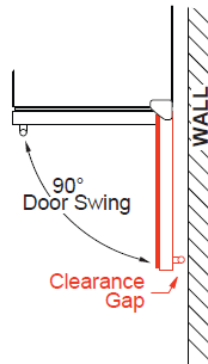

**ELECTRICAL** 120V 60HZ 4.35 AMP\*

**DIMENSIONS** H 34 1/8"  
 W 23 7/8"  
 D 23 1/4"

**ROUGH IN** H 34 1/4" min  
 W 24"  
 D 24"

**REFRIGERANT** R600A

**WEIGHT** 149 lbs

DESIGNER Handle  
 Included

### ROUGH IN DIMENSIONS

ALL XO UNDERCOUNTER  
UNITS ARRIVE PRE-WIRED  
WITH LOW PROFILE PLUGS  
FOR EASY INSTALLATION

WHEN INSTALLING WITH  
THE HINGE SIDE NEXT TO A WALL -  
LEAVE ENOUGH CLEARANCE GAP  
FOR CABINET HANDLES  
DOOR MUST BE ABLE TO OPEN  
A MINIMUM OF 90°.