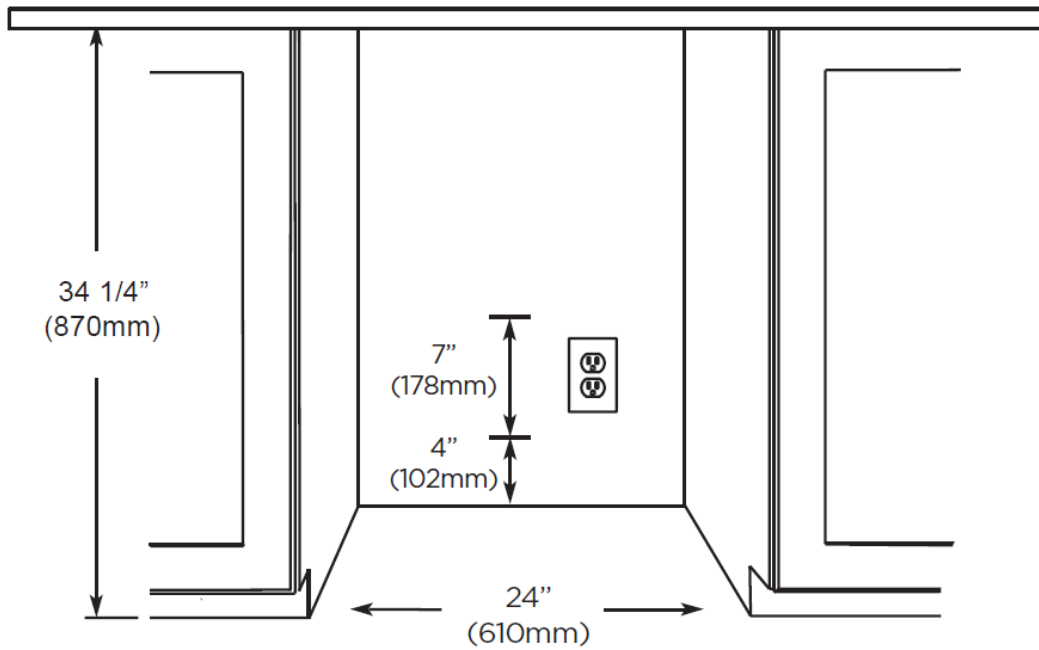

**ELECTRICAL** 120V 60HZ 4.35 AMP\*

**DIMENSIONS** H 34 1/8"  
 W 23 7/8"  
 D 23 1/4"

**ROUGH IN** H 34 1/4" min  
 W 24"  
 D 24"

**REFRIGERANT** R600A

**WEIGHT** 149 lbs

DESIGNER Handle  
 Included

### ROUGH IN DIMENSIONS

ALL XO UNDERCOUNTER  
UNITS ARRIVE PRE-WIRED  
WITH LOW PROFILE PLUGS  
FOR EASY INSTALLATION

WHEN INSTALLING WITH  
THE HINGE SIDE NEXT TO A WALL -  
LEAVE ENOUGH CLEARANCE GAP  
FOR CABINET HANDLES  
DOOR MUST BE ABLE TO OPEN  
A MINIMUM OF 90°.