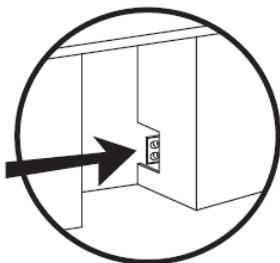

WHEN INSTALLING WITH
THE HINGE SIDE NEXT TO A WALL -
LEAVE ENOUGH CLEARANCE GAP
FOR CABINET HANDLES
DOOR MUST BE ABLE TO OPEN
A MINIMUM OF 90°.

NEED MORE SPACE -
CUT INTO AN ADJOINING
CABINET TO REACH AN
OUTLET THERE