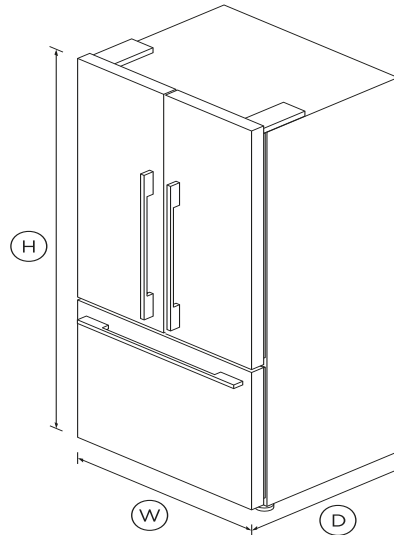

Freestanding French Door Refrigerator Freezer, 32", 16.9 cu ft, Ice

Series 7 | Contemporary

Stainless Steel

Designed for those who need plenty of flexible space for their food storage, with a stylish, flush-fit stainless steel finish.

DIMENSIONS

Height	67 ¹ / ₂ "
Width	31 ³ / ₃₂ "
Depth	27 ³ / ₈ "

FEATURES & BENEFITS

ActiveSmart™ Foodcare

This refrigerator freezer adapts to daily use by cooling and defrosting only when needed. ActiveSmart™ Foodcare technology uses energy efficiently without compromising on food care.