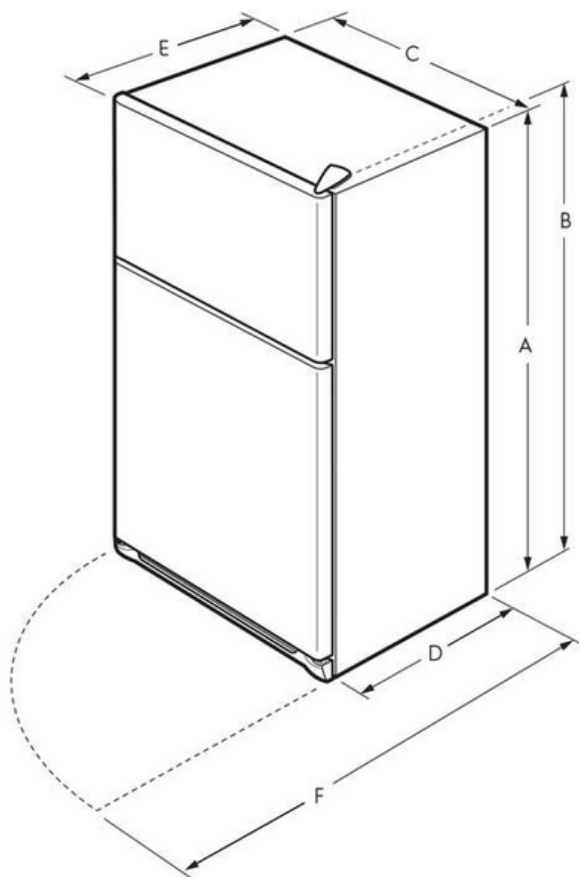

Installation Diagram

A	65 ⁷ / ₈ "
B	66 ³ / ₈ "
C	30"
D	28 ¹ / ₂ "
E	32"
F	58 ⁵ / ₈ "

* When installing refrigerator adjacent to wall, cabinet or other appliance that extends beyond front edge of unit, 20" minimum clearance recommended to allow for optimum 140° door swing, providing complete crisper access and removal. (Absolute 3" minimum clearance will ONLY allow for 90° door swing which will provide limited crisper access with restricted removal.)