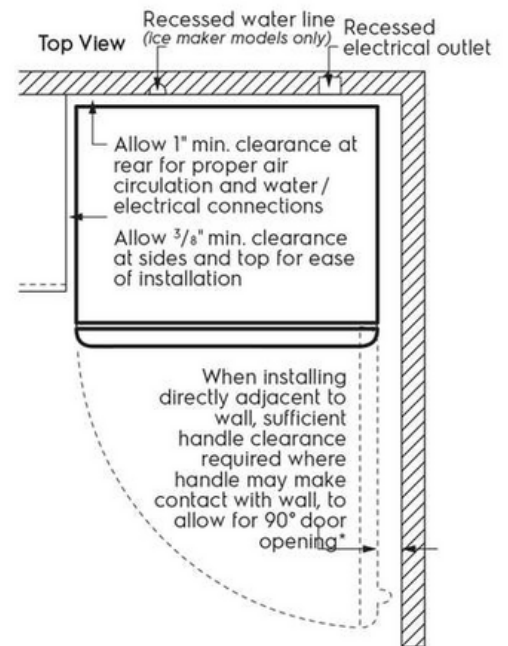

Minimum Circuit Required	15 Amps
--------------------------	---------

Certifications and Approvals

ADA Compliant	Yes
---------------	-----

Safety Certifications and Approvals

UL Listed	Yes
-----------	-----

Installation Diagram

A	65 ⁷ / ₈ "
B	66 ³ / ₈ "
C	30"
D	28 ¹ / ₂ "
E	32"
F	58 ⁵ / ₈ "

* When installing refrigerator adjacent to wall, cabinet or other appliance that extends beyond front edge of unit, 20" minimum clearance recommended to allow for optimum 140° door swing, providing complete crisper access and removal. (Absolute 3" minimum clearance will ONLY allow for 90° door swing which will provide limited crisper access with restricted removal.)