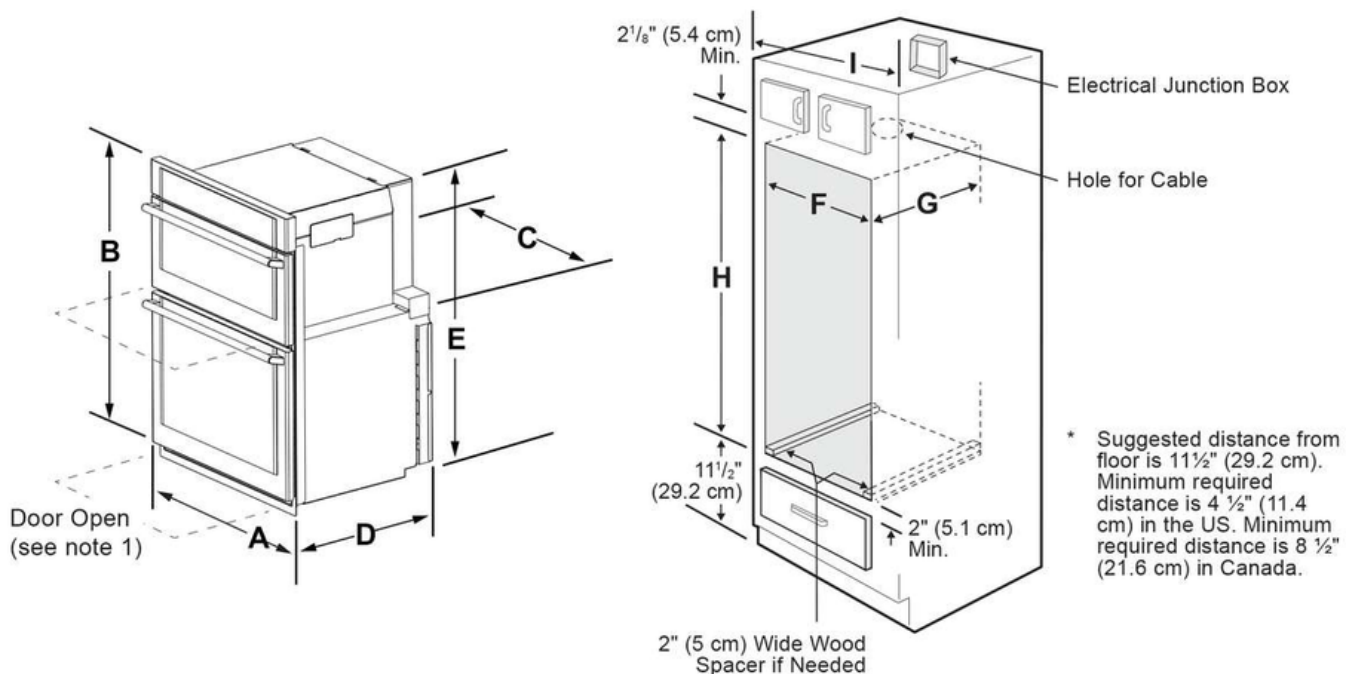

Safety Certifications and Approvals

CSA Listed	Yes
UL Listed	Yes
RoHS	Yes

Dimensions and Volume

Height	41 9/16"
Width	30"
Depth	25 3/16"
Depth With Door 90° Open	48 3/16"
Depth With Handle	27 6/10"
Cutout Depth	23 5/8"
Oven Interior Height	18 1/8"
Oven Interior Width	25 3/16"
Oven Interior Depth	19 7/8"
Microwave Interior Height	9 5/16"
Microwave Interior Width	18 7/8"
Microwave Interior Depth	16 1/8"
Maximum Cutout Height	42"
Maximum Cutout Width	28 3/4"
Minimum Cutout Height	41 1/4"
Minimum Cutout Width	28 1/2"
Microwave Capacity	1.7 Cu. Ft.
Oven Capacity	5.3 Cu. Ft.

Installation

Power Supply Connection Location	Top Left
----------------------------------	----------

Certifications and Approvals

Star-K Certification	Yes
----------------------	-----

Accessories

Optional Trim Kit Part Number	WOMC3TRIMSS, WOMC3TRIMDSS
Optional Air Fry Tray Part Number	FRIGPEREAFT

Installation Diagram

NOTES:

1. Allow at least 22" (55.9cm) clearance in front of oven for door depth when it is open.
2. Dimension G (cutout depth) is critical to the proper installation of the built-in oven. If the oven decorative trim does not butt against the cabinet verify dimension G to assure it is the required depth.
3. For a cutout height greater than the maximum (H), add one 2"(5 cm) wide wood shim of appropriate height to each side of the opening under the appliance side rails. A trim kit may be purchased through a dealer, service, or on the brand website.

Figure 1: Product and Cutout Dimensions

PRODUCT DIMENSIONS					
A	B	C	D	E	
29 ⁷ / ₈ " (75.9 cm)	41 ⁹ / ₁₆ " (105.6 cm)	28 ⁷ / ₁₆ " (72.2 cm)	25 ³ / ₁₆ " (63.9 cm)	40 ⁹ / ₁₆ " (102.9 cm)	
CUTOUT DIMENSIONS AND CABINET WIDTH					
F		G. Min.	H		I
Min.	Max.		Min.	Max.	
28 ¹ / ₂ " (72.4 cm)	29" (73.7 cm)	23 ¹ / ₂ " (59.7 cm)	40 ⁵ / ₈ " (103.1 cm)	41 ¹ / ₂ " (105.4 cm)	30 ¹ / ₈ " (76.5 cm) Min