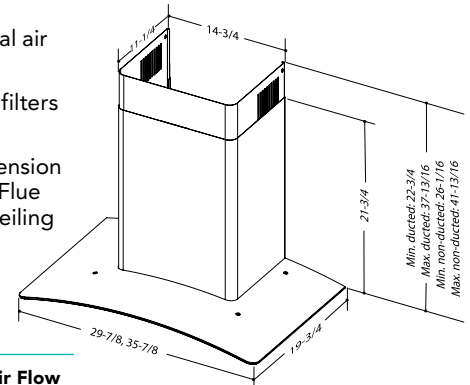

**STAINLESS**  
EW4630SS  
EW4636SS

- Quiet 400 CFM blower operates at a best in class 6.5 sones on high and 1.5 sones at normal speed. HVI certified.
- Bright 2-level LED module (included).
- Tap-touch, three-speed capacitive control features a smooth, easy-to-clean surface.
- Dishwasher-safe deluxe filters feature quick-release latch for easy removal.
- Reduce airflow to 300 CFM with optional air flow reducer—ARP64.
- Optional non-duct recirculation kit and filters available.
- Ducted/non-ducted telescopic flue extension accommodates 8' to 9' ceiling heights. Flue extensions available to accommodate ceiling heights from 9' to 10'.